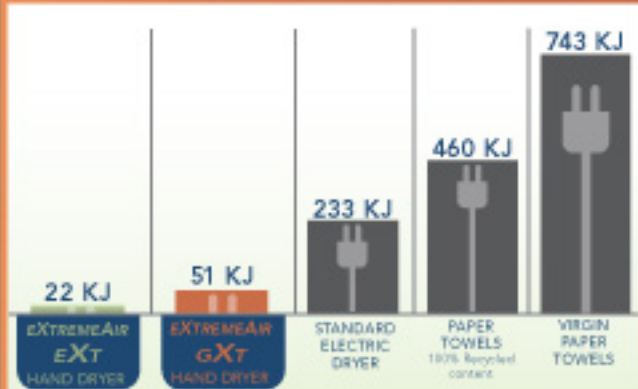

EXTREMEAIR 10-15 SEC

TRADITIONAL
HAND DRYER

30-45 SEC

EXTREME EFFICIENCY 3 X LESS ENERGY

Reduce your carbon footprint by reducing energy. The **EXTREMEAIR** uses 80 to 90% less energy than traditional hand dryers. Our newest model, the **EXT** series, is the first and only high speed hand dryer to reduce power consumption to an industry leading 540 watts of electricity. That's up to **3 X Less POWER** than other "green" hand dryers.

COMPARISON OF ENERGY PER USE

Energy is measured in KiloJoules (KJ). Lower numbers represent less energy use and less cost.

EXTREME DESIGN 43% SMALLER

The patented design is the most compact of any high performance hand dryer in the industry. It's **43% smaller** than old "industry standard" high speed dryers; yet, it's just as powerful.