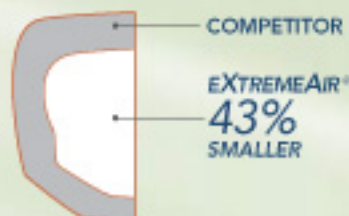

EXTREMEAIR 10-15 SEC

TRADITIONAL
HAND DRYER

30-45 SEC

EXTREME EFFICIENCY 3 X LESS ENERGY

Reduce your carbon footprint by reducing energy. The **EXTREMEAIR** uses 80 to 90% less energy than traditional hand dryers. Our newest model, the **EXT** series, is the first and only high speed hand dryer to reduce power consumption to an industry leading 540 watts of electricity. That's up to **3 X Less POWER** than other "green" hand dryers.

COMPARISON OF ENERGY PER USE

Energy is measured in KiloJoules (KJ). Lower numbers represent less energy use and less cost.

EXTREME DESIGN 43% SMALLER

The patented design is the most compact of any high performance hand dryer in the industry. It's **43% smaller** than old "industry standard" high speed dryers; yet, it's just as powerful.